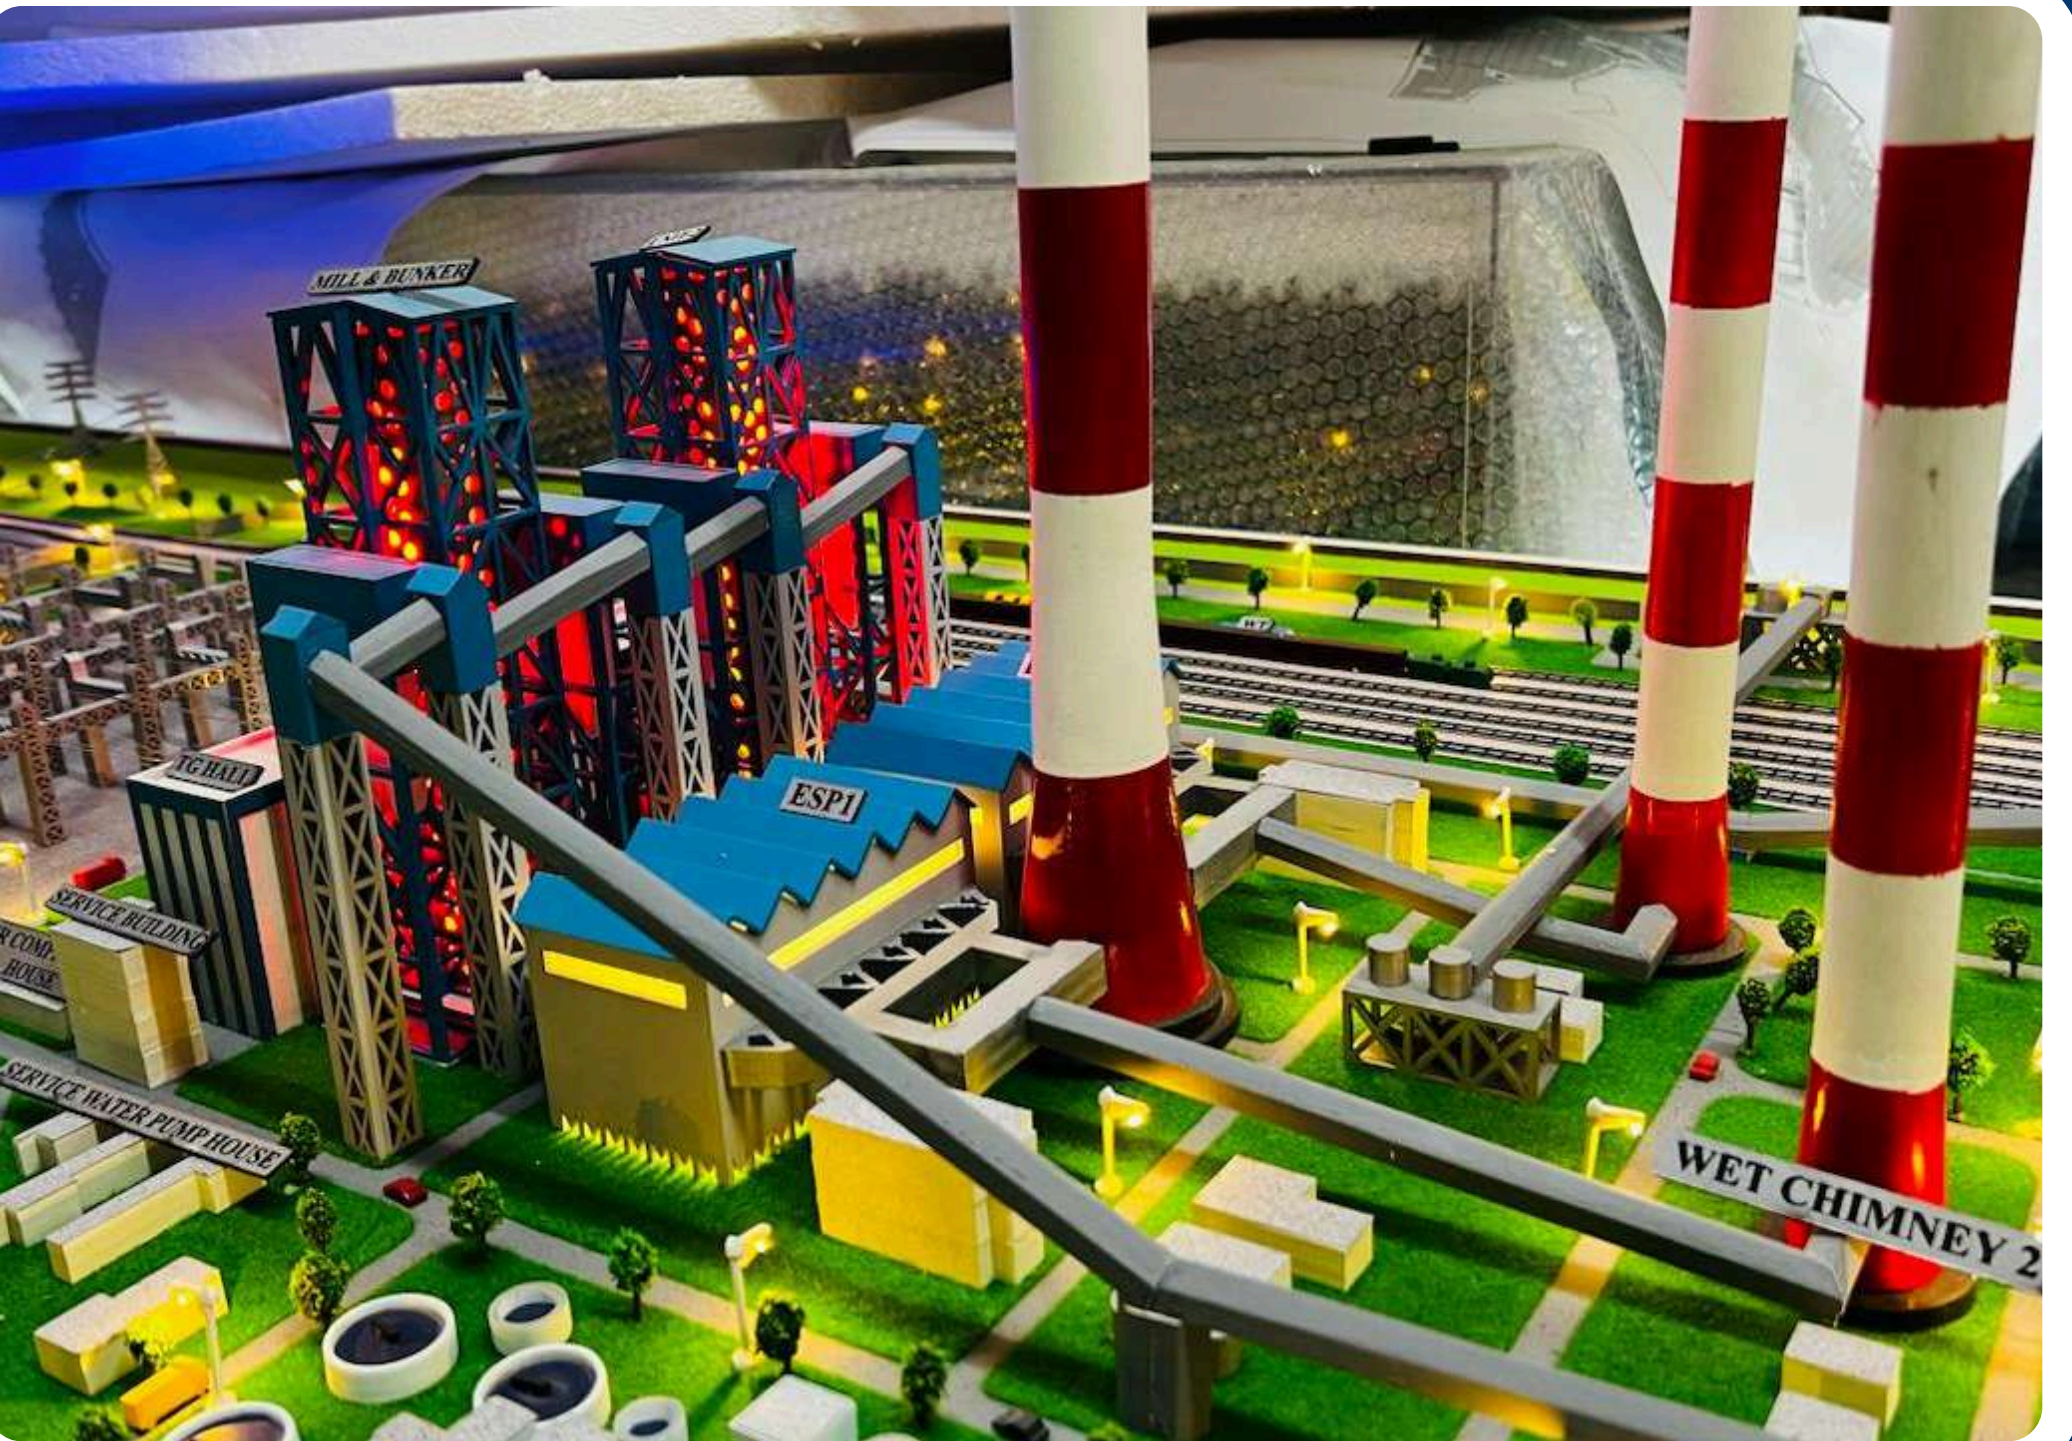

# **METHANOL PLANT MODEL**

**CALL NOW**  
**+91-9041413740**

More Info :  
<https://theloona3dstudio.com/>