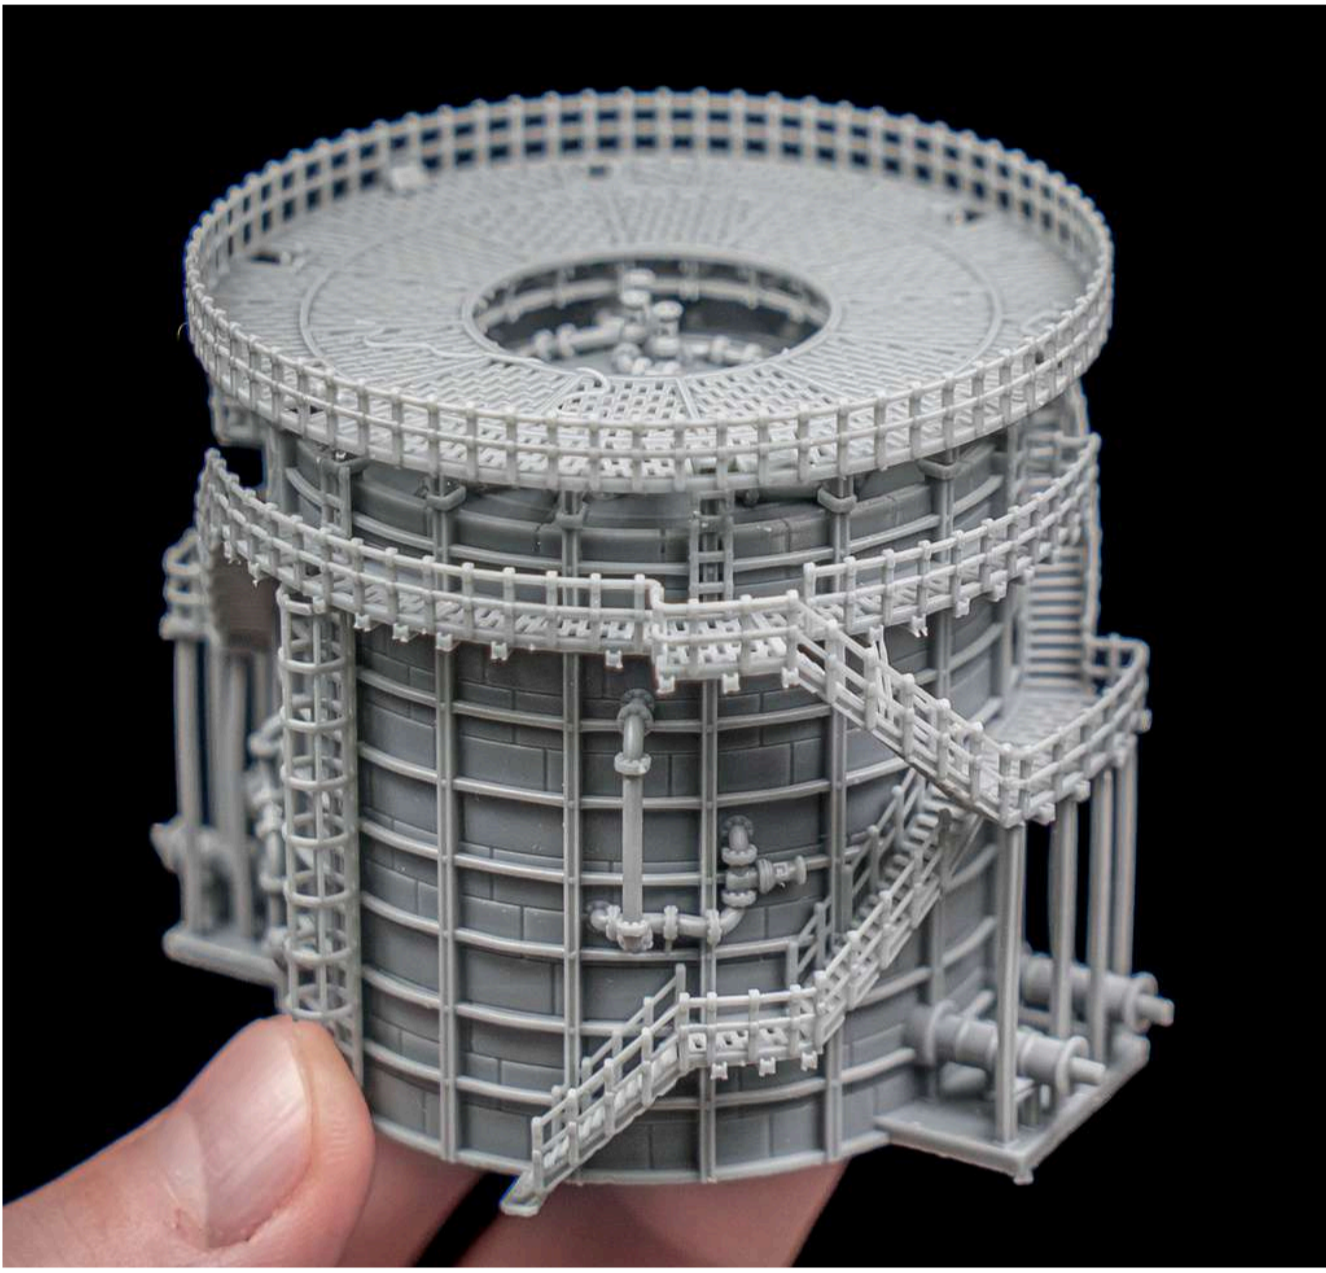

THE LOONA
3D STUDIO

**Industrial
Storage
Tank Model**

**Fuel
Tanker
Truck
Model**