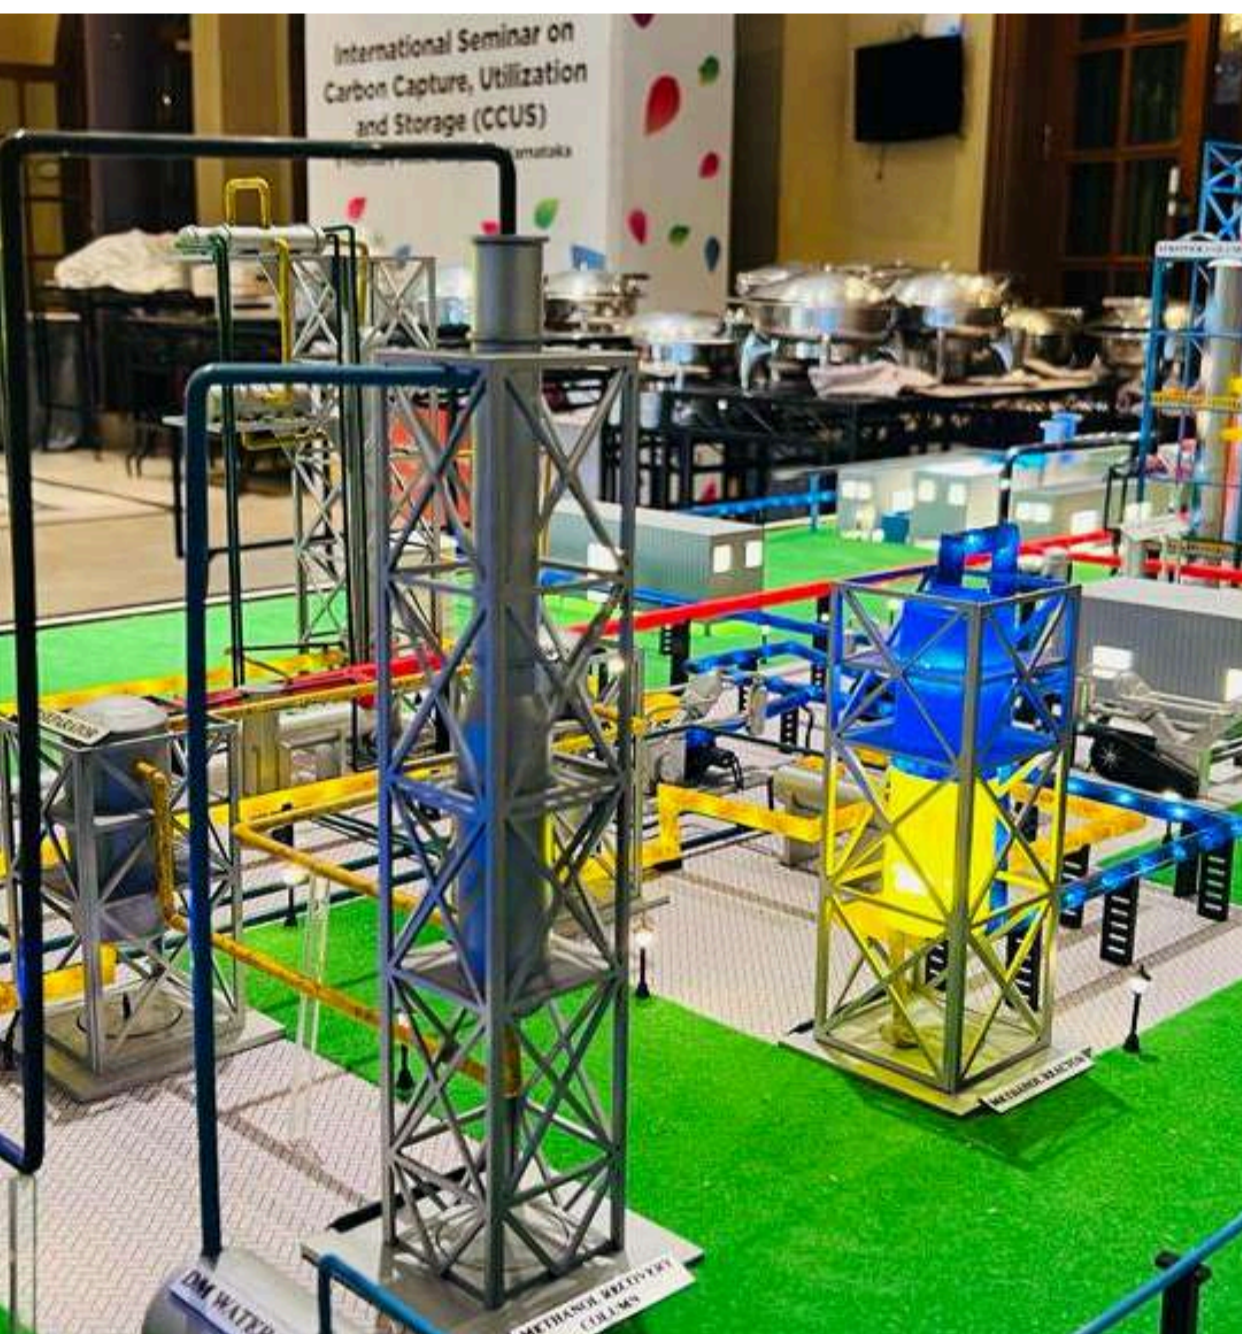

THE LOONA
3D STUDIO

METHANOL PLANT MODEL

CALL NOW
+91-9041413740

More Info :
<https://theloona3dstudio.com/>